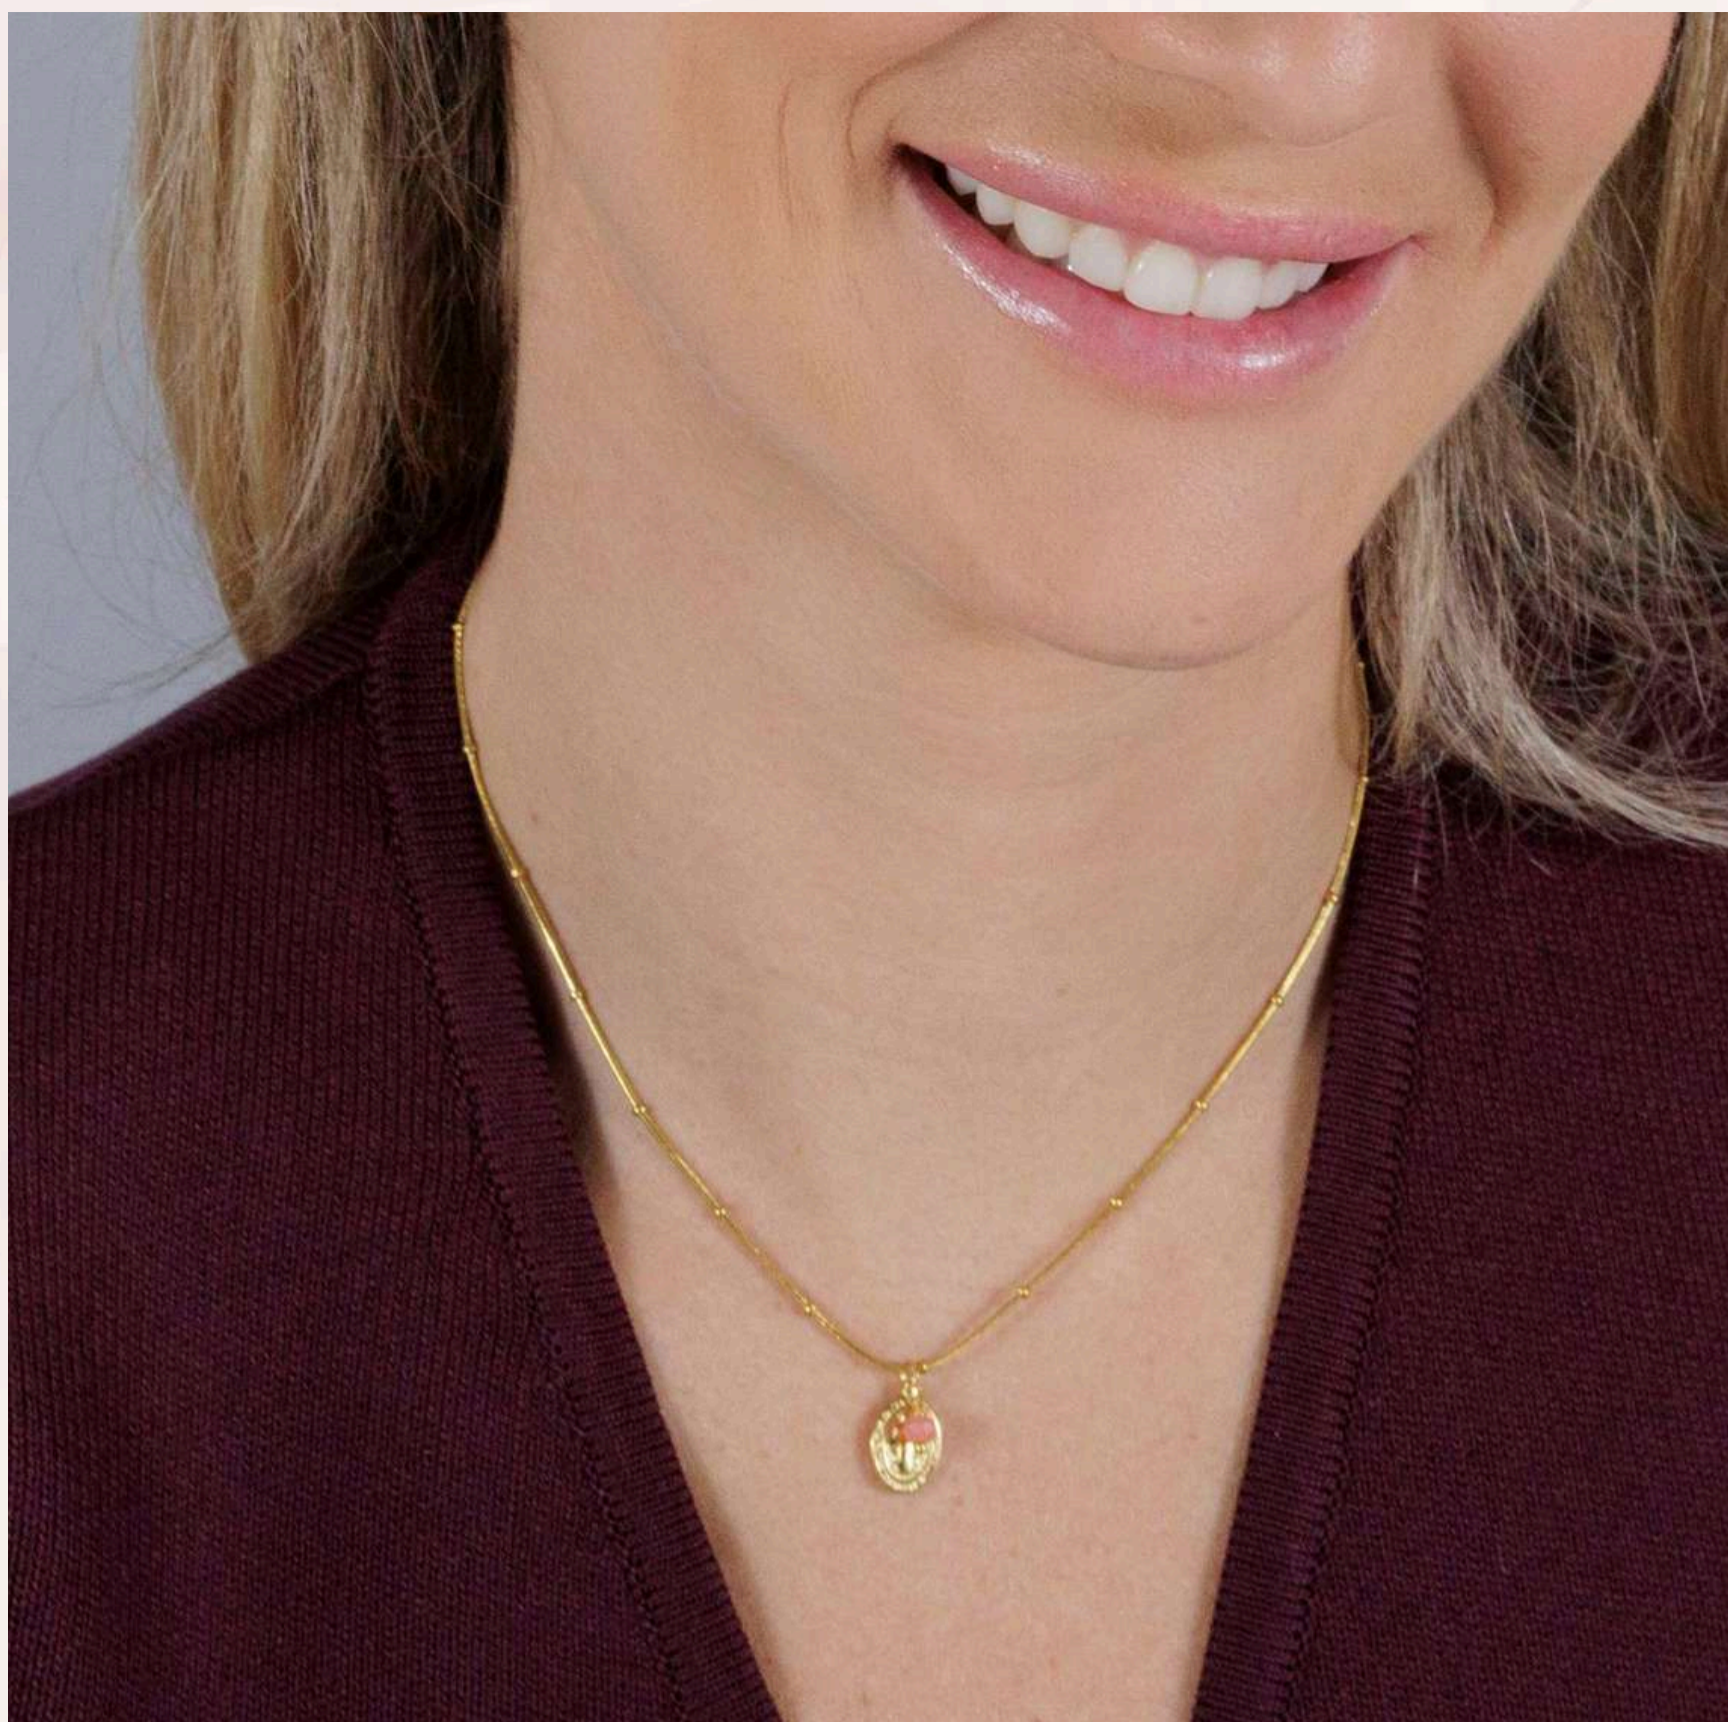

Darwin Collection

pulsera perla con inicial

pulsera perla con chapa calada

Cordón libélula

Cordón virgen niña

pulsera nudo estrella nácar

pulsera nudo cruz nácar

pulsera terciopelo

Darwin Collection

cadena estrella nácar

cadena libélula nácar

A gold chain necklace with butterfly charms. The chain is made of gold-colored links and features four butterfly-shaped charms. The background is a soft, light pink and white floral pattern with large, pale leaves.

cadena mariposas

A silver chain necklace with star charms. The chain is made of silver-colored links and features five star-shaped charms. The background is a soft, light pink and white floral pattern with large, pale leaves.

cadena estrellas

cadena libélulas

pulsera cruz piedra

cadena milagrosa piedras colores

cadena milagrosa

cadena tristán

Pendientes stars

Como packaging básico, podrás contar con nuestras cajitas o sobres de piel.