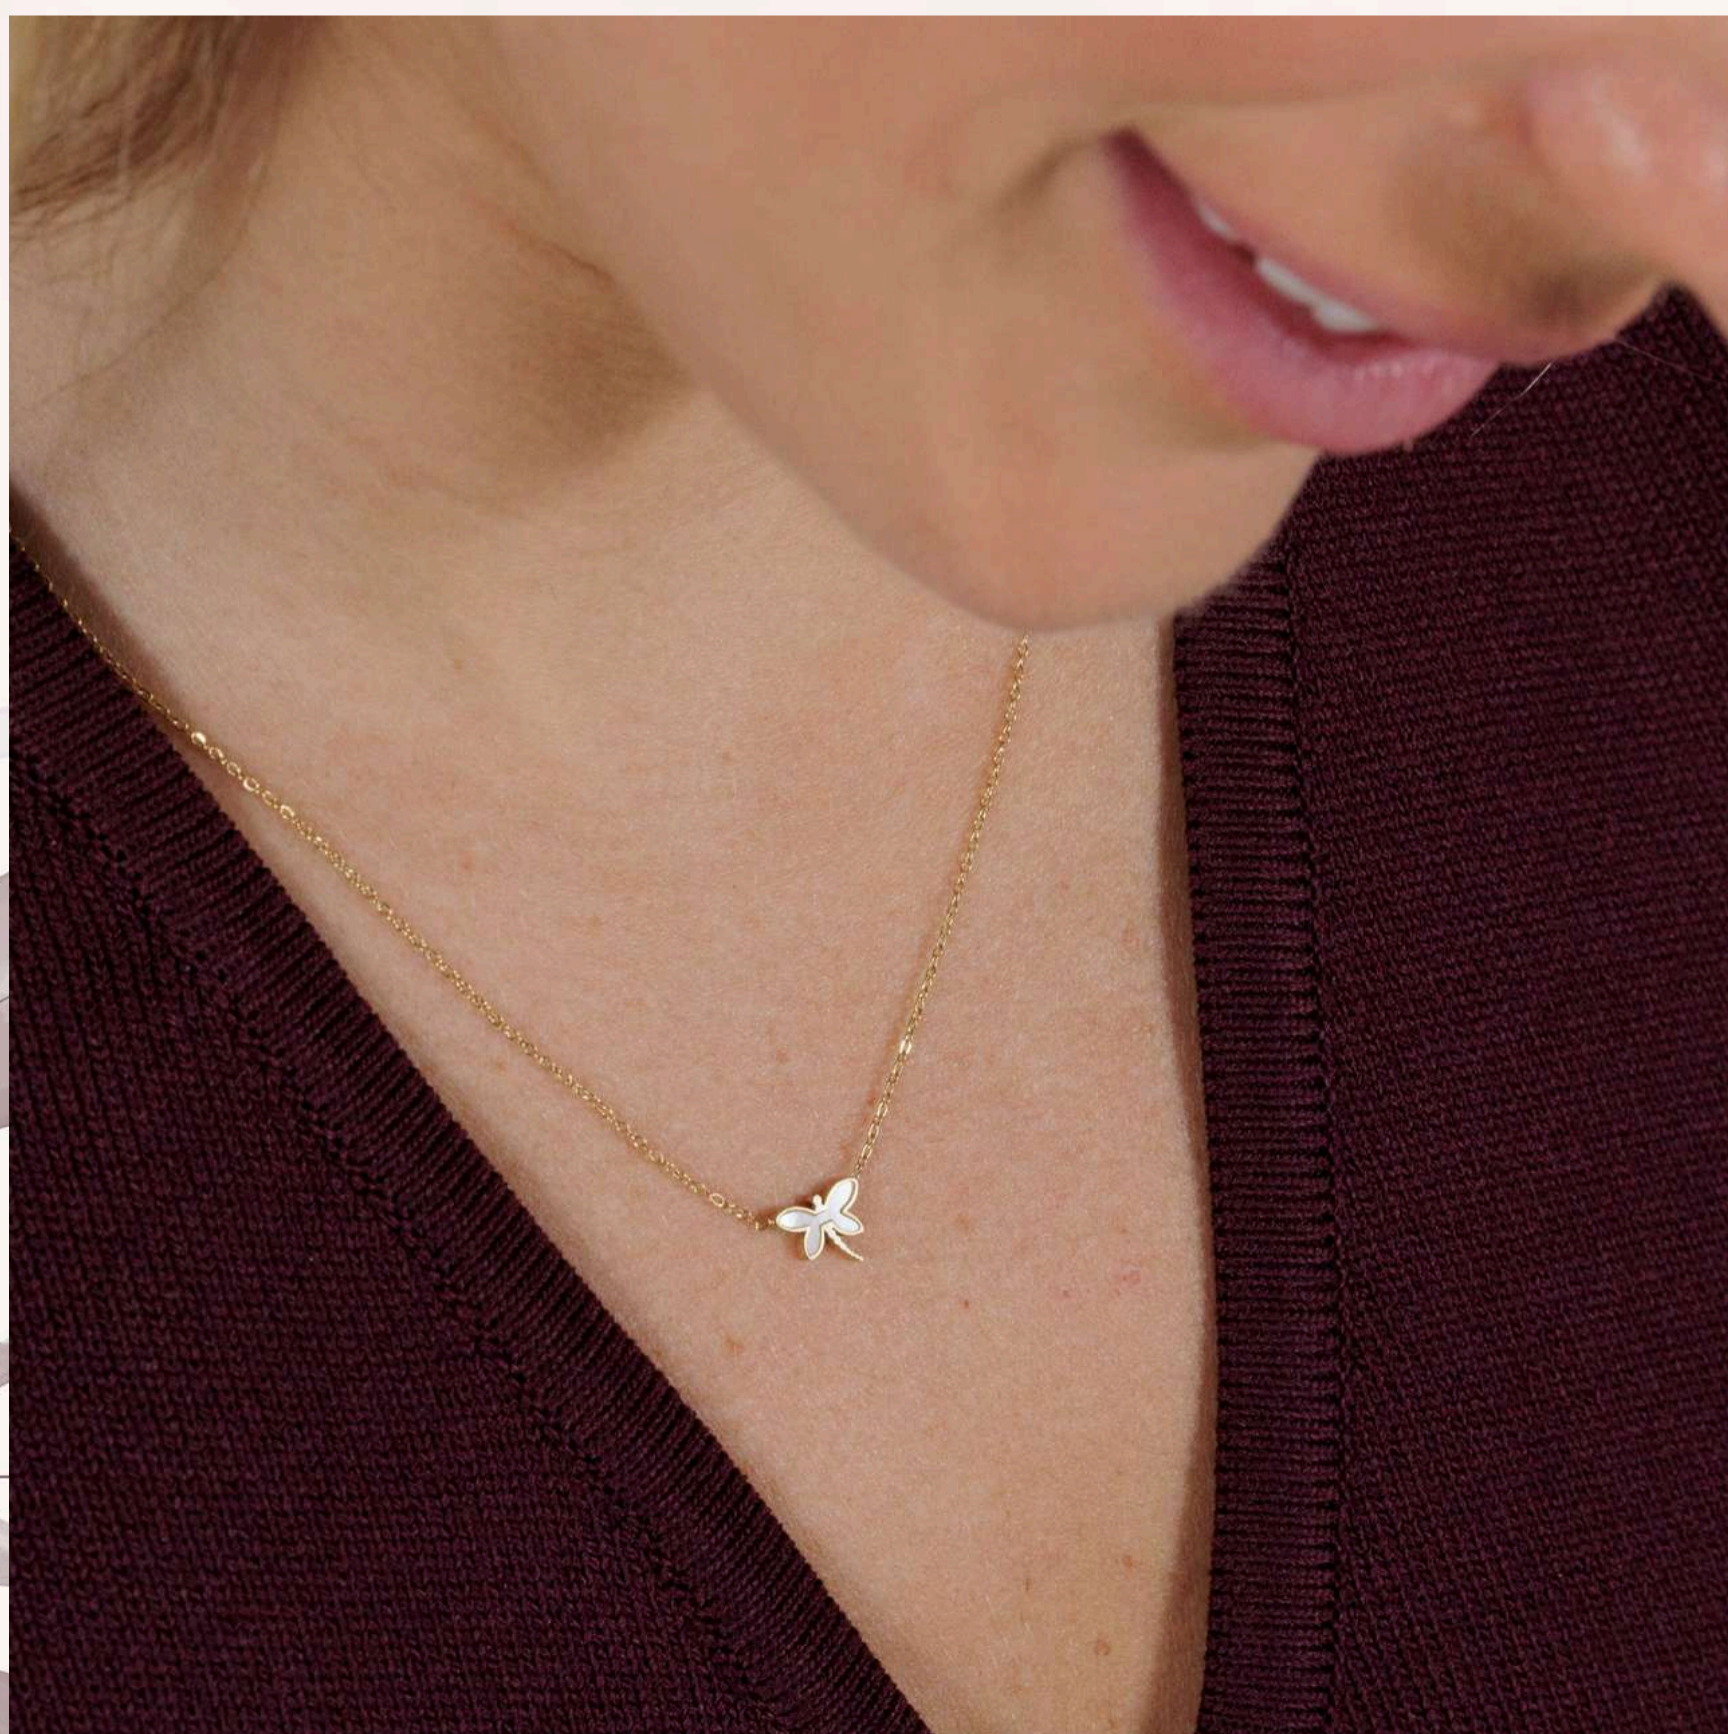

Darwin Collection

pulsera perla con inicial

pulsera perla con chapa calada

Cordón libélula

Cordón virgen niña

pulsera nudo estrella nácar

pulsera nudo cruz nácar

pulsera terciopelo

Darwin Collection

cadena estrella nácar

cadena libélula nácar

A gold chain necklace with butterfly charms. The chain is made of gold-colored links and features four butterfly-shaped charms. The background is a soft, light pink and white floral pattern with large, pale leaves.

cadena mariposas

A silver chain necklace with star charms. The chain is made of silver-colored links and features five star-shaped charms. The background is a soft, light pink and white floral pattern with large, pale leaves.