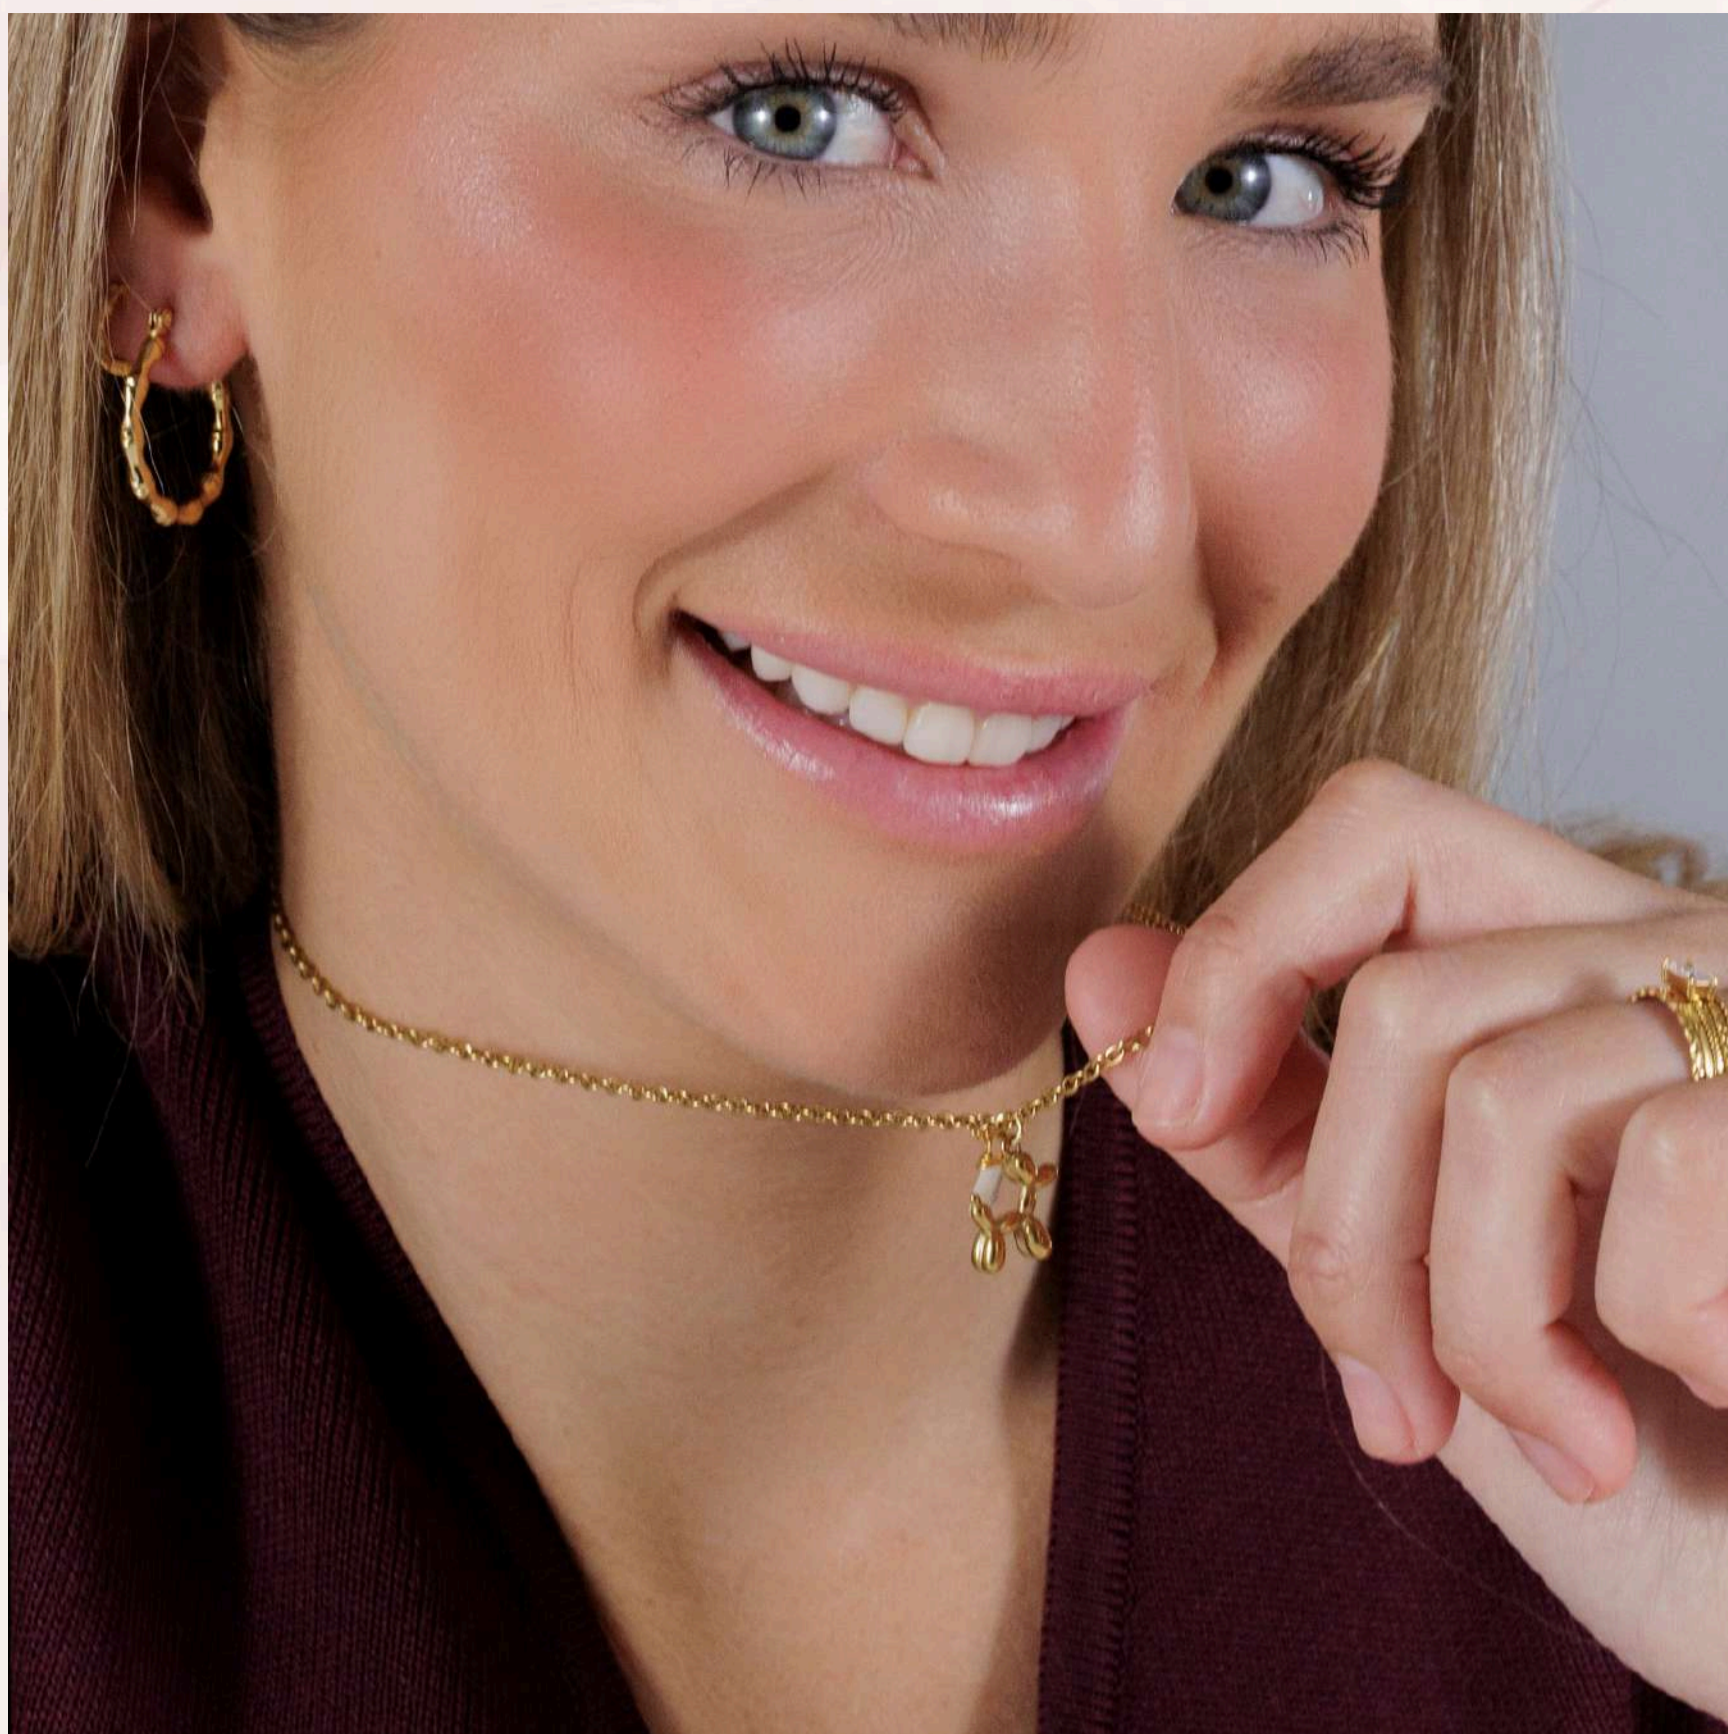

cadena tristán