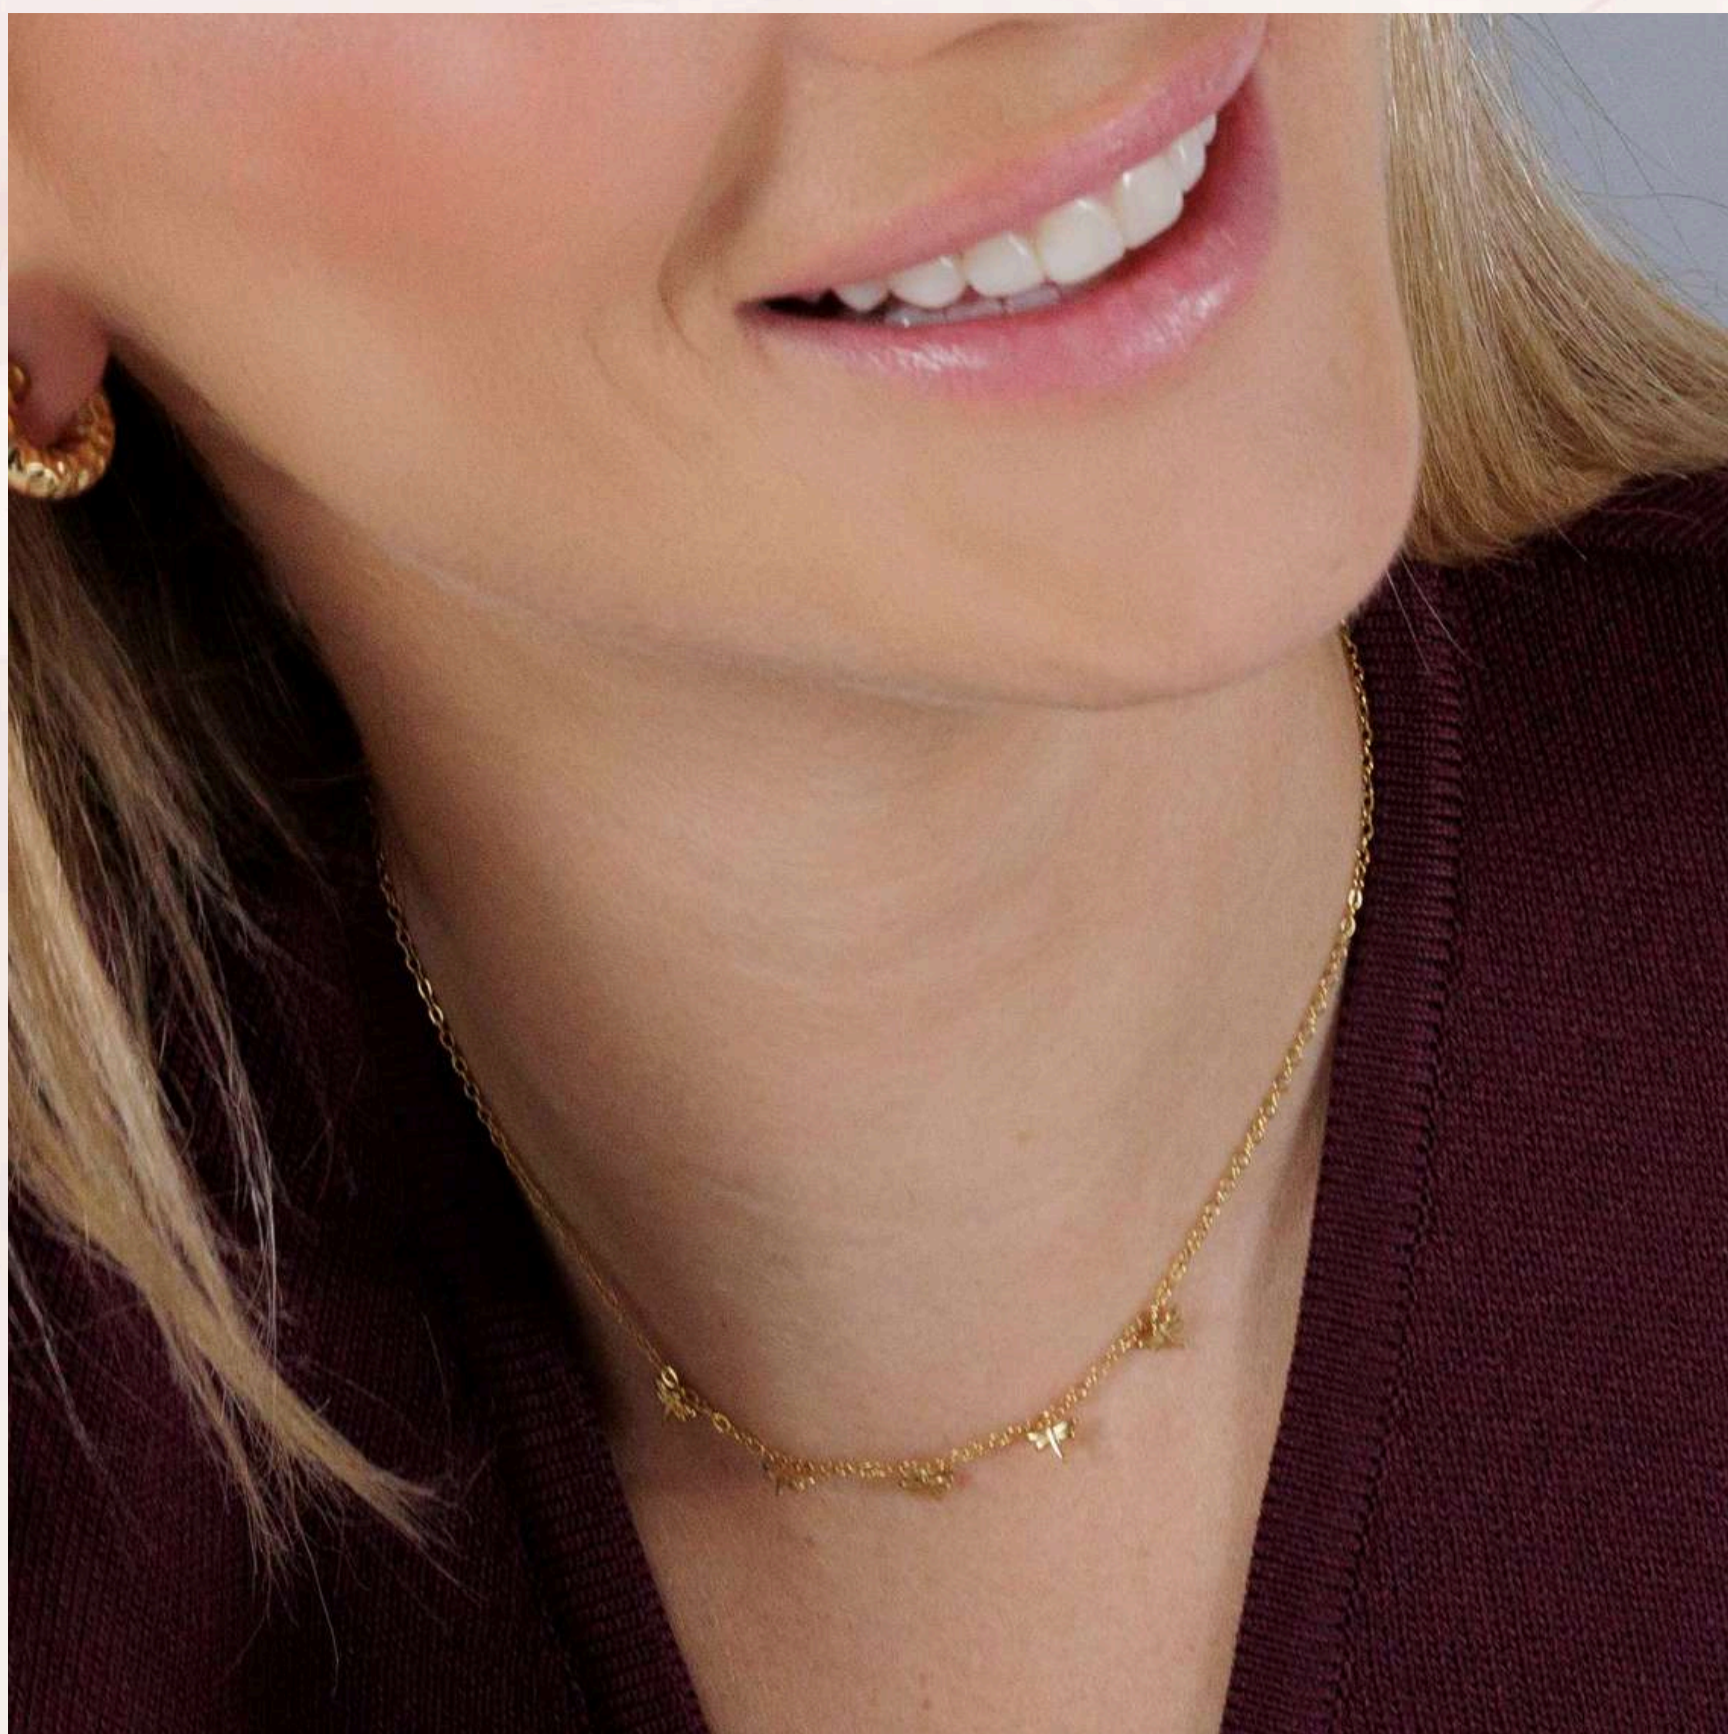

cadena libélulas