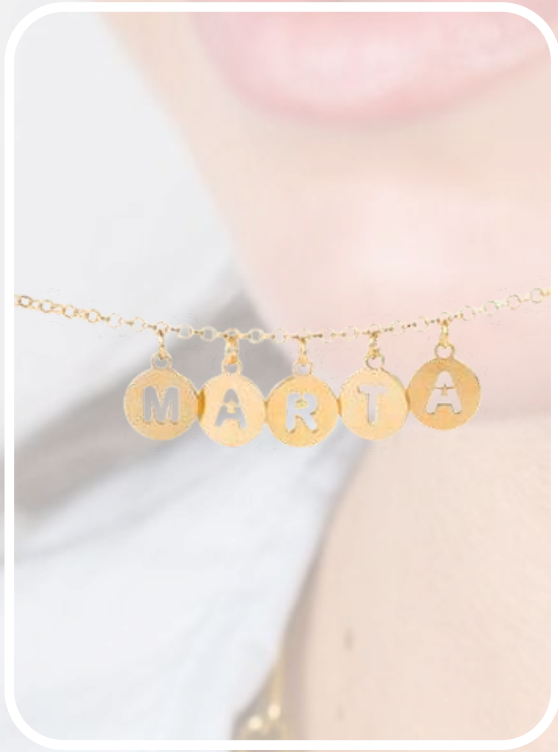

A pair of hands is shown holding a silver necklace with a spiral pendant. The hands are positioned in the foreground, with the fingers gently holding the chain. The background is filled with various pieces of jewelry, including rings and necklaces, which are softly blurred, creating a bokeh effect. The overall lighting is warm and soft, highlighting the metallic sheen of the jewelry.

Pendientes aro
Tennessee 17€

Cadenas

Cadena Punto de Luz cuadrado 24€

Cadena Punto de Luz 24€

Cadena Caribe 17€

Cadena Briana 17€

Pulseras

Pulsera invitada
Eslabones 26€

Pulsera invitada
Pilar 26€

Pulsera invitada
Cartier 26€

Pulsera rizada
con inicial 36€

Pulsera Riviere 10€

Pulsera invitada
Terciopelo 19€

Medallas y Charms

Chapa inicial calada
14€

Charm medalla calada
26€

CANTIDAD APROXIMADA	PVP ORIENTATIVO					
PRODUCTOS	PULSERA RIZADA CON INICIAL	PULSERA INVITADA INICIAL	CADENA PUNTO DE LUZ	PULSERA INVITADA TERCIOPELO	CADENA CARIBE	PULSERA RIVIERE
1 UNIDAD + PACKAGING	36€/UND.	26€/UND.	24€/UND.	19€/UND.	17€/UND.	10€/UND.
10 UNDS. + PACKAGING	25€/UND.	21€/UND.	17€/UND.	17€/UND.	14€/UND.	8€/UND.
50 UNDS.+ PACKAGING	CONSULTAR PVP	14€/UND.	12€/UND.	13€/UND.	11€/UND.	6€/UND.
100 UNDS.+ PACKAGING	CONSULTAR PVP	12€/UND.	9€/UND.	9€/UND.	9€/UND.	5€/UND.
150 UNDS.+ PACKAGING	CONSULTAR PVP	8€/UND.	6€/UND.	7€/UND.	5€/UND.	4,5€/UND.
200 UNDS.+ PACKAGING	CONSULTAR PVP					
IVA NO INCLUIDO EN EL PVP.						