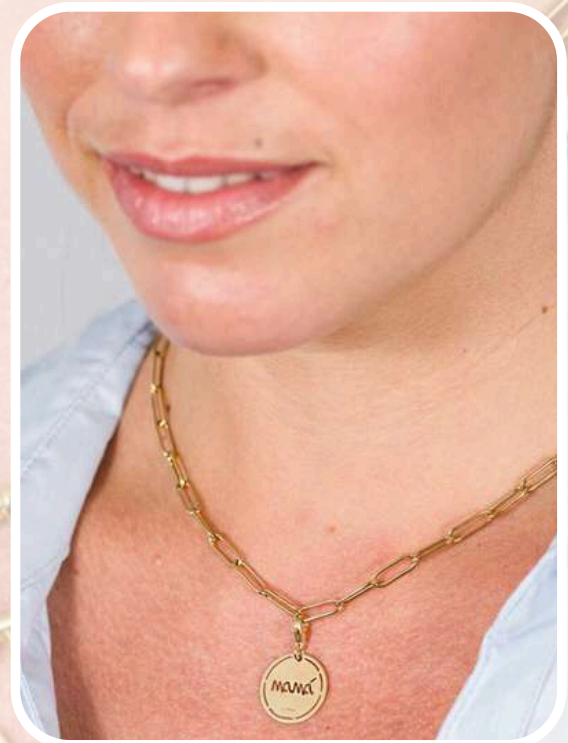

A pair of hands is shown holding a silver necklace with a spiral pendant. The hands are positioned in the foreground, with the fingers gently holding the chain. The background is filled with various pieces of jewelry, including rings and necklaces, which are softly blurred, creating a bokeh effect. The overall lighting is warm and soft, highlighting the metallic sheen of the jewelry.

Pendientes aro
Tennessee 17€

Cadenas

Cadena Punto de Luz cuadrado 24€

Cadena Punto de Luz 24€

Cadena Caribe 17€

Cadena Briana 17€

Pulseras

Pulsera invitada
Eslabones 26€

Pulsera invitada
Pilar 26€

Pulsera invitada
Cartier 26€

Pulsera rizada
con inicial 36€

Pulsera Riviere 10€

Pulsera invitada
Terciopelo 19€

Medallas y Charms

Chapa inicial calada
14€

Charm medalla calada
26€