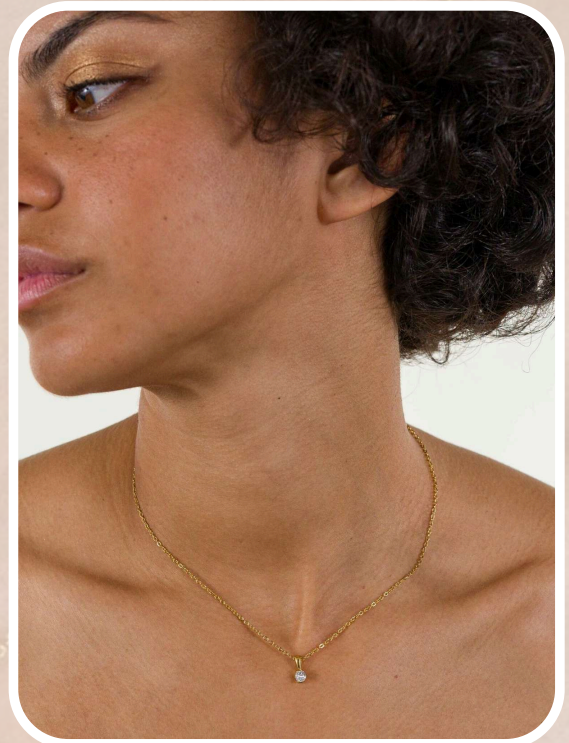

A pair of hands is shown holding a silver necklace with a spiral pendant. The hands are positioned in the foreground, with the fingers gently holding the chain. The background is filled with various pieces of jewelry, including rings and necklaces, which are softly blurred, creating a bokeh effect. The overall lighting is warm and soft, highlighting the metallic sheen of the jewelry.

Pendientes aro
Tennessee 17€

Cadenas

Cadena Punto de Luz cuadrado 24€

Cadena Punto de Luz 24€

Cadena Caribe 17€

Cadena Briana 17€

Pulseras

Pulsera invitada
Eslabones 26€