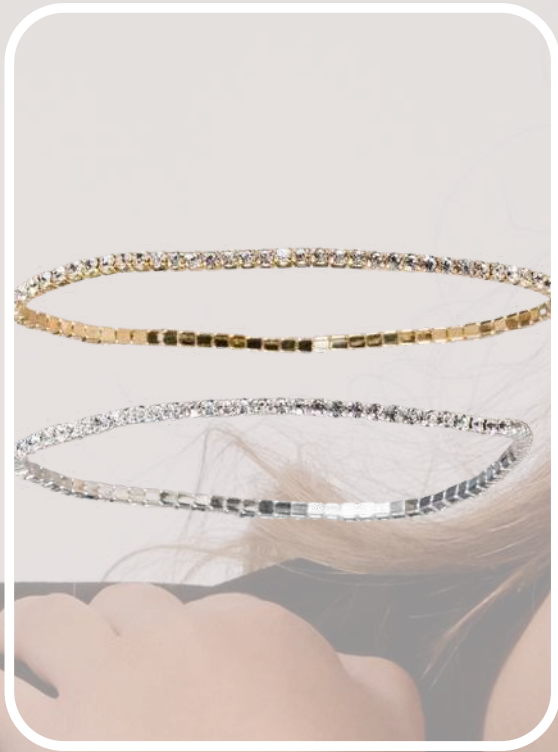

Pulsera Riviere 10€