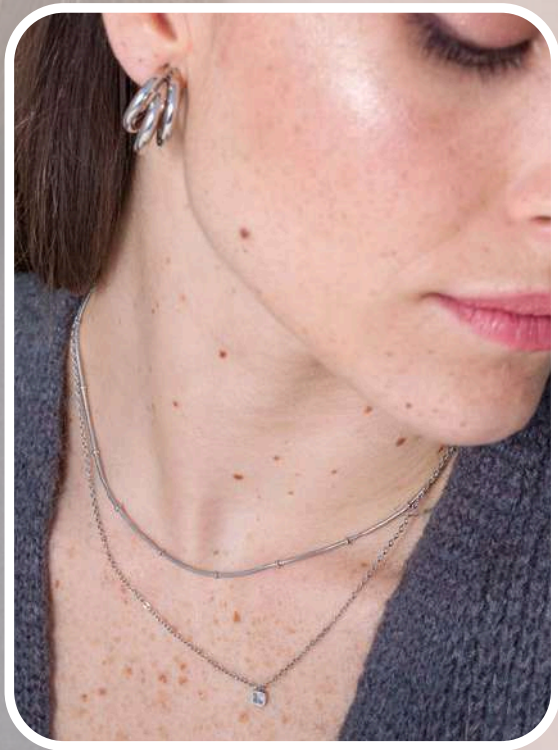

A pair of hands is shown holding a silver necklace with a spiral pendant. The hands are positioned in the foreground, with the fingers gently holding the chain. The background is filled with various pieces of jewelry, including rings and necklaces, which are softly blurred, creating a bokeh effect. The overall lighting is warm and soft, highlighting the metallic sheen of the jewelry.

Pendientes aro
Tennessee 17€

Cadenas

Cadena Punto de Luz cuadrado 24€

Cadena Punto de Luz 24€

Cadena Caribe 17€

Cadena Briana 17€

Pulseras

Pulsera invitada
Eslabones 26€