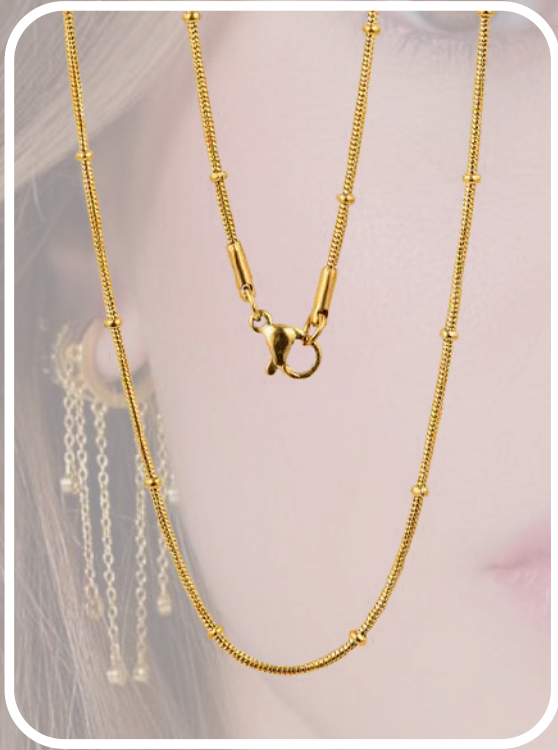

A pair of hands is shown holding a silver necklace with a spiral pendant. The hands are positioned in the foreground, with the fingers gently holding the chain. The background is filled with various pieces of jewelry, including rings and necklaces, which are softly blurred, creating a bokeh effect. The overall lighting is warm and soft, highlighting the metallic sheen of the jewelry.

Pendientes aro
Tennessee 17€

Cadenas

Cadena Punto de Luz cuadrado 24€

Cadena Punto de Luz 24€

Cadena Caribe 17€

Cadena Briana 17€

Pulseras

Pulsera invitada
Eslabones 26€